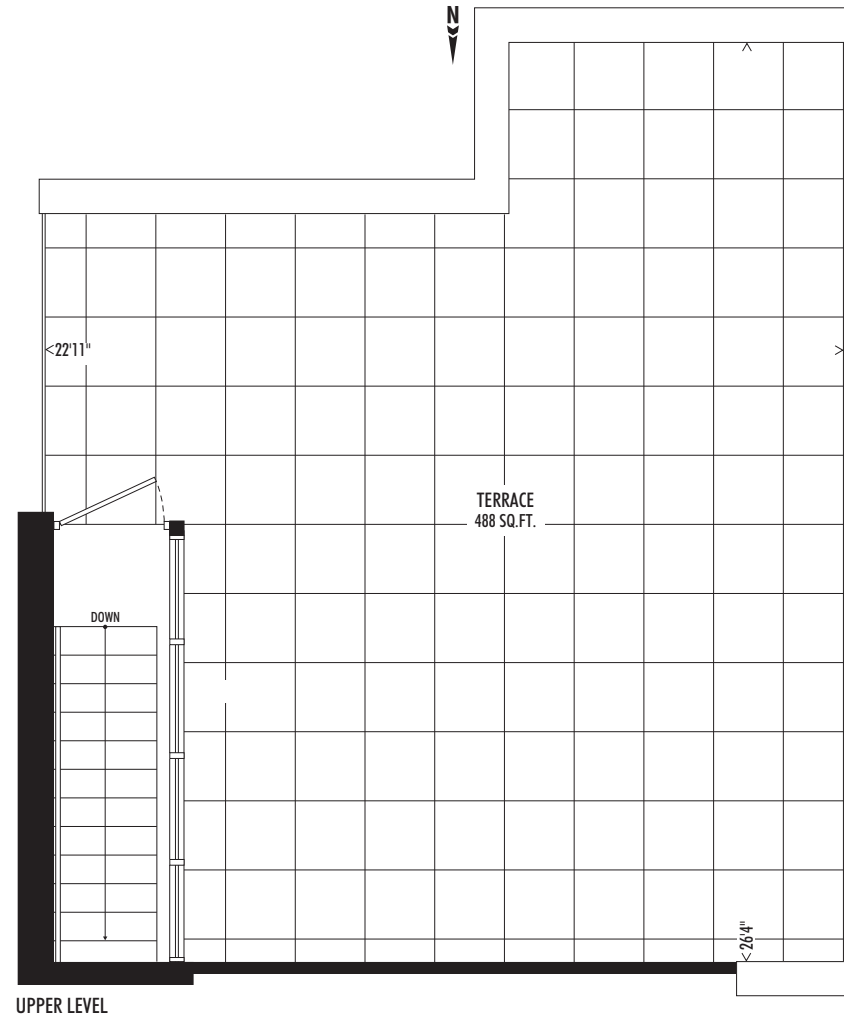

UPPER PENTHOUSE 703
ONE BEDROOM + DEN
763 SQ.FT.
PLUS 580 SQ.FT. TERRACES

All sizes and specifications are subject to change without notice. E.&O.E.