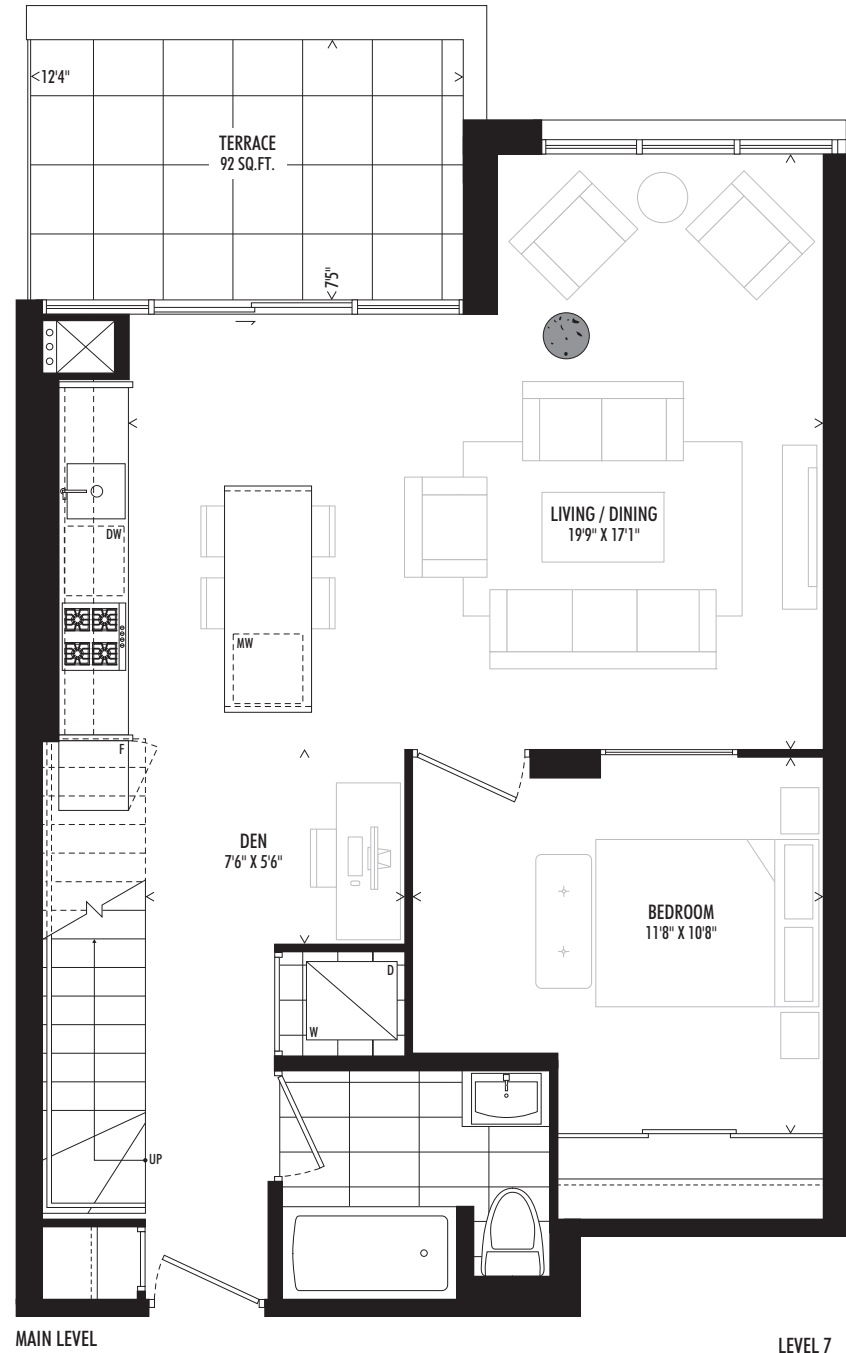

UPPER PENTHOUSE 703
ONE BEDROOM + DEN
763 SQ.FT.
PLUS 580 SQ.FT. TERRACES

All sizes and specifications are subject to change without notice. E.&O.E.